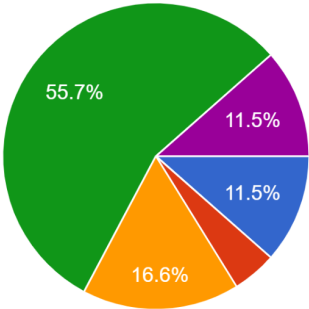

### 21. Canteen facility is good

235 responses

- Strongly disagree
- Disagree
- Neutral
- Agree
- Strongly agree

22. Safety in college campus is good

235 responses

- Strongly disagree
- Disagree
- Neutral
- Agree
- Strongly agree