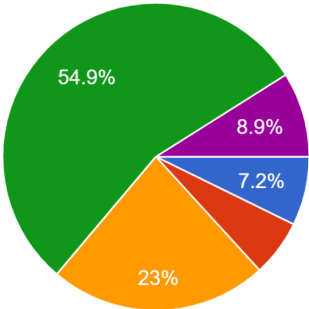

23. Admission process in the college is good

235 responses

- Strongly disagree
- Disagree
- Neutral
- Agree
- Strongly agree