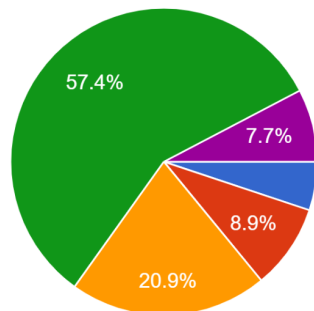

9. Administrative staff is available

235 responses

- Strongly Disagree
- Disagree
- Neutral
- Agree
- Strongly Agree